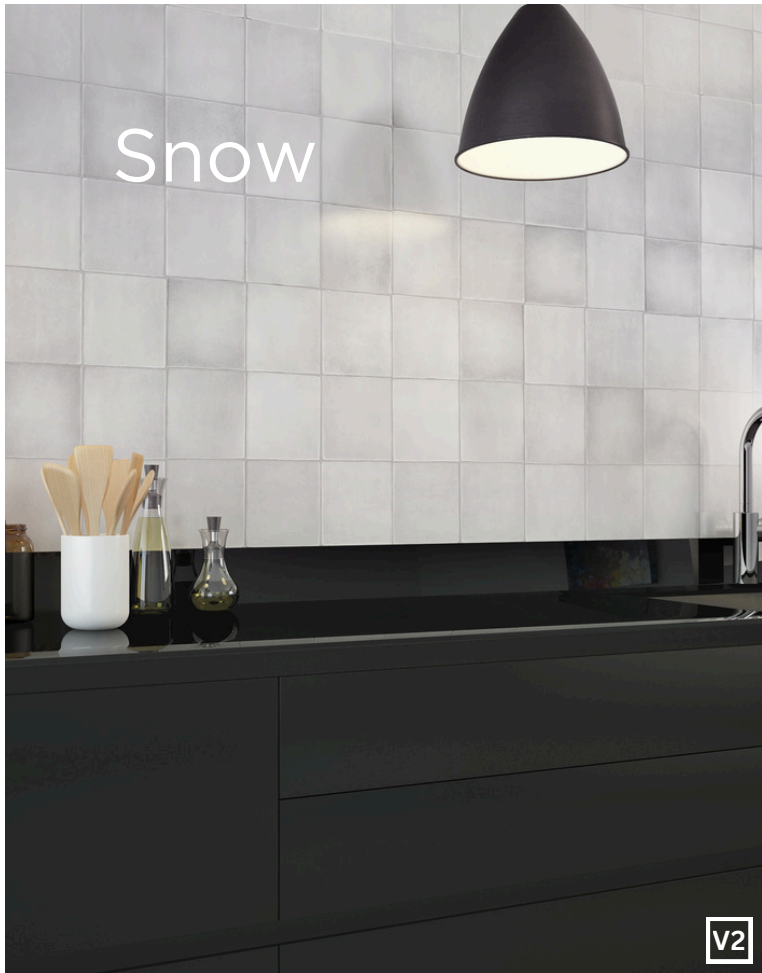

130 x 130mm
54079 (gloss)
54086 (matt)