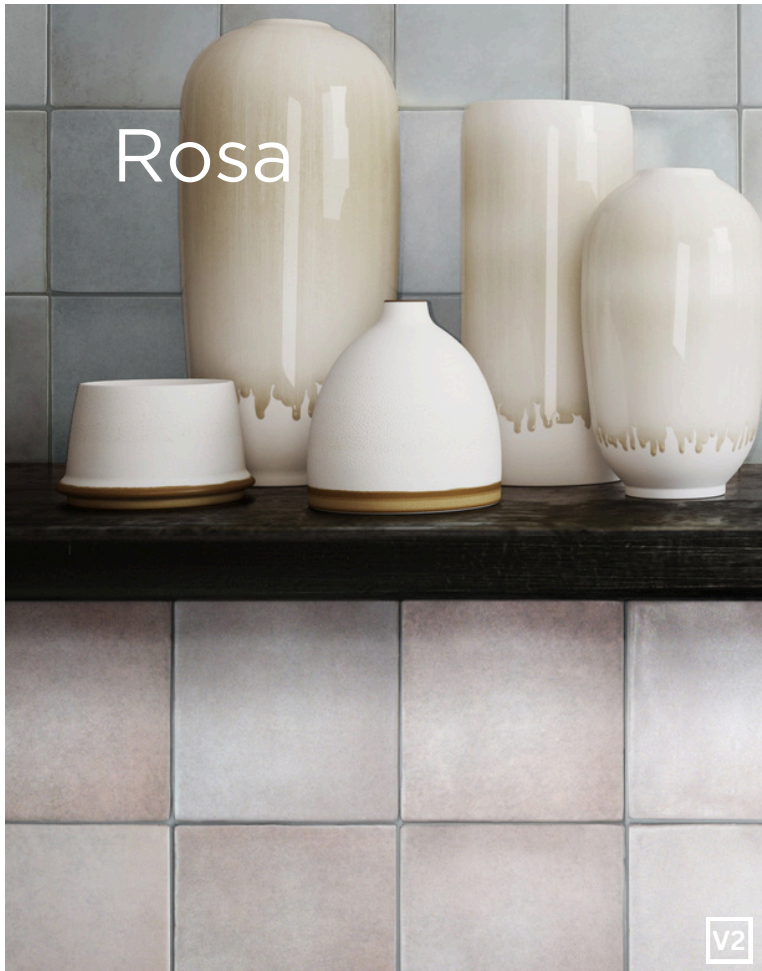

Fez

This range celebrates the Imperial Moroccan city of Fez by combining the city's intricate craftsmanship of blending beauty with the practicality of daily use. These tiles are perfect for refined environments, with glossy transparent finishes for modern settings and soft matt finishes for traditional or minimalist spaces. Fez is available in a range of colours - Antic, Azul, Petroleo, Rosa, Snow, and Verde - and in two finishes: glossy translucent and soft matte.

COLOURS, FORMATS & FINISHES

Snow

Antic

Rosa

Azul

Verde

Petroleo

Gloss

FINISH: **MATT** | CATEGORY: PORCELAIN TILES | EDGE DETAIL: RECTIFIED | V RATING: V2

130 x 130mm
54079 (gloss)
54086 (matt)

130 x 130mm
54078 (gloss)
54085 (matt)

Rosa

130 x 130mm
54082 (gloss)
54089 (matt)