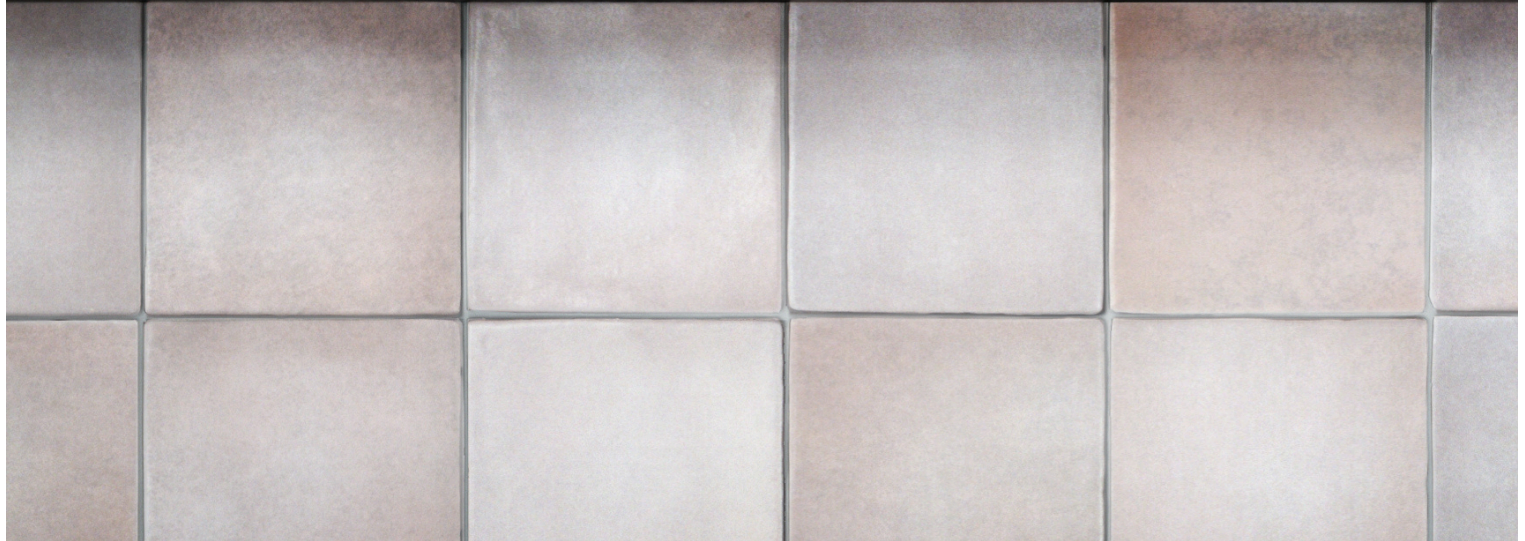

Fez

This range celebrates the Imperial Moroccan city of Fez by combining the city's intricate craftsmanship of blending beauty with the practicality of daily use. These tiles are perfect for refined environments, with glossy transparent finishes for modern settings and soft matt finishes for traditional or minimalist spaces. Fez is available in a range of colours - Antic, Azul, Petroleo, Rosa, Snow, and Verde - and in two finishes: glossy translucent and soft matte.

COLOURS, FORMATS & FINISHES

Snow

Antic

Rosa

Azul

Verde

Petroleo

Gloss

130 x 130mm	●	●	●	●	●	●
-------------	---	---	---	---	---	---

Matt

130 x 130mm	●	●	●	●	●	●
-------------	---	---	---	---	---	---

FINISH: **GLOSS** | CATEGORY: PORCELAIN TILES | EDGE DETAIL: RECTIFIED | V RATING: V2

Azul

130 x 130mm
54080 (gloss)
54087 (matt)

Verde

130 x 130mm
54081 (gloss)
54088 (matt)

Petroleo

130 x 130mm
54083 (gloss)
54090 (matt)

Technical Specifications

Properties	Test Method	Required Value	Value	Applies to
 Origin	N/A	N/A	Spain	Full Range
 Shade variation	N/A	N/A	V2	Full Range