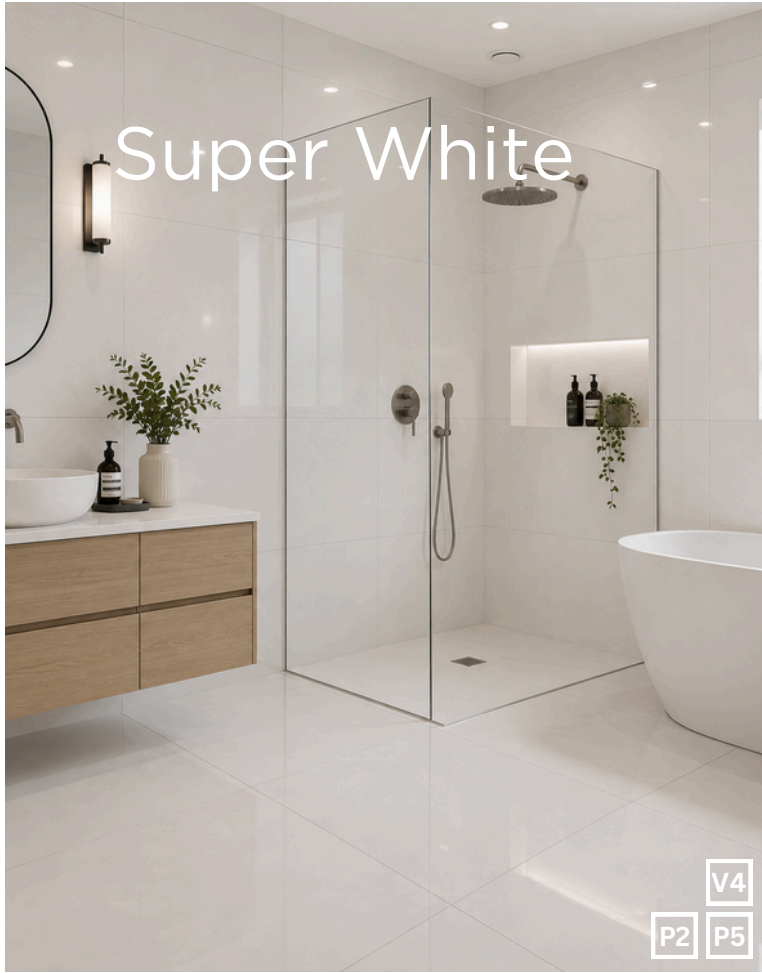

Polished

The polished range offers a clean, simplistic look. Available in two neutral tones - Lily Bianco and Super White - in a 600 x 600mm format, the range is suitable for indoor wall and floor applications. Polished provides endless possibilities for your home.

POLISHED

COLOURS, FORMATS & FINISHES

Super White

Lily Bianco

Polished

600 x 600mm	●	●
-------------	---	---

FINISH: **POLISHED** | CATEGORY: PORCELAIN TILES | EDGE DETAIL: RECTIFIED | V RATING: V1

Super White