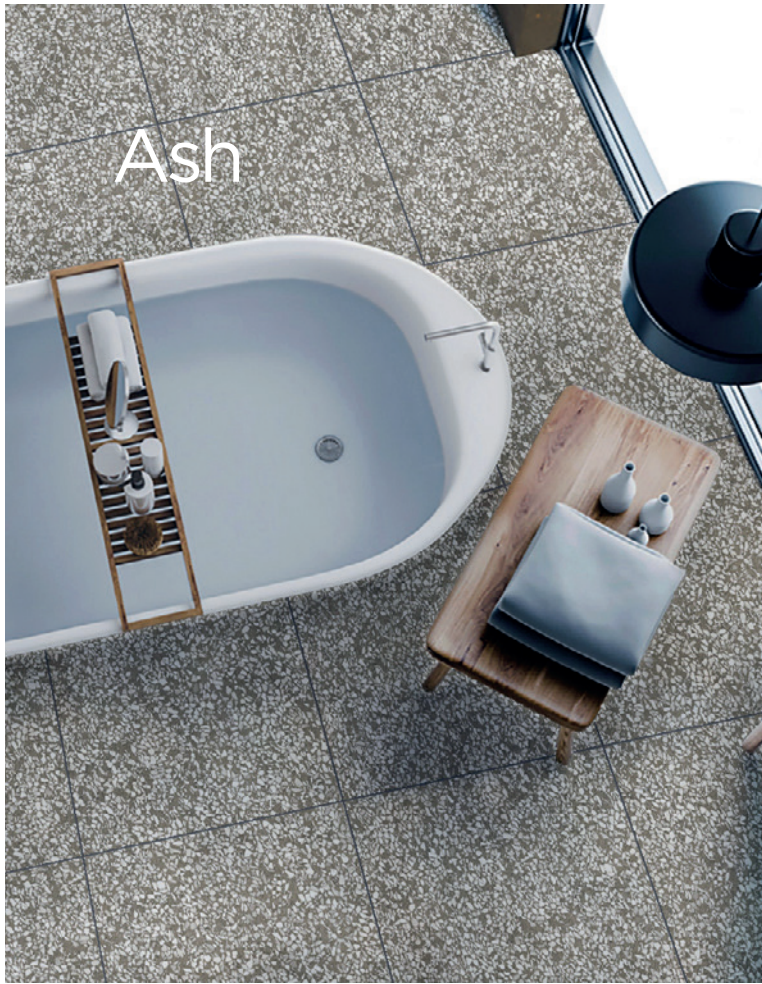

# Oxford

The Oxford range is an Australian-made glazed tile replicating the cultured and classic look of Terrazzo. Available in 3 colourways Ash, Grey and White in 450 x 450mm matt finish, with a P3 rating. Oxford creates an elegant reference to the past in any room.