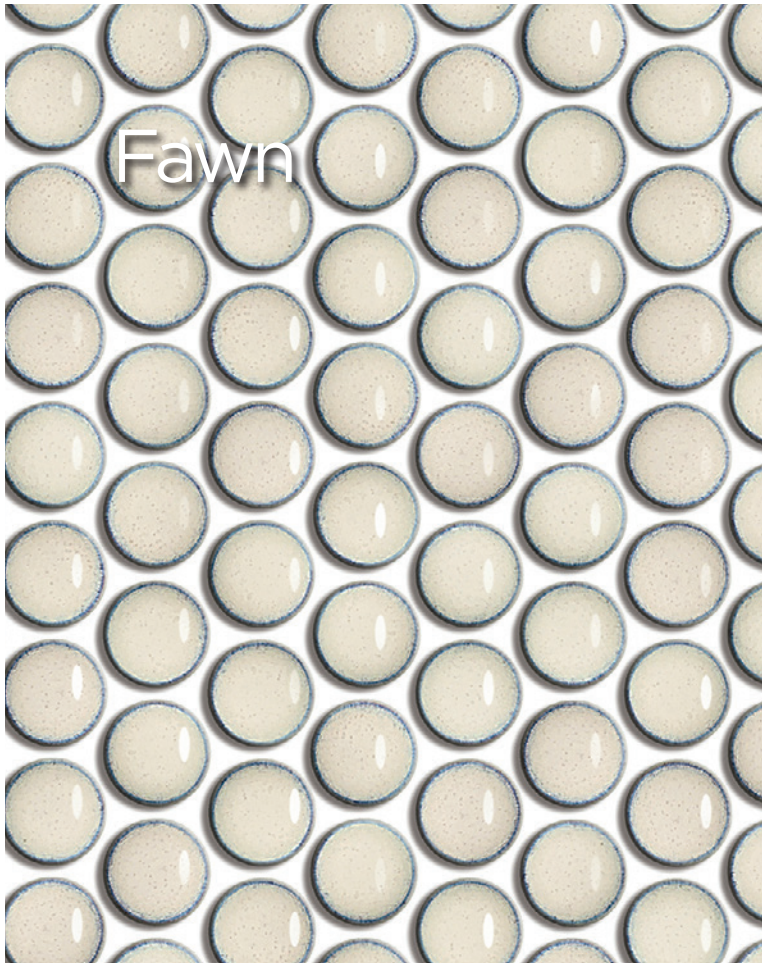

Penny Round

Made from ceramic and showcasing 6 different beautiful colors such as Mint, Dove, Steel, Jade, Fawn and Vintage White. This collection follows the trend of the market and makes the perfect backsplash, for both modern and vintage looks.

Dove

295 x 295mm (sht)
19mm Diameter (pce)
52994 (glossy)

Fawn

295 x 295mm (sht)
19mm Diameter (pce)
52997 (glossy)

295 x 295mm (sht)
19mm Diameter (pce)
52996 (glossy)

295 x 295mm (sht)
19mm Diameter (pce)
52993 (glossy)

Steel

295 x 295mm (sht)
19mm Diameter (pce)
52995 (glossy)

Vintage
White

295 x 295mm (sht)
19mm Diameter (pce)
52998 (glossy)

Technical Specification

	Properties	Test Method	Required Value	Value	Applies to
	Water absorption	ISO 10545-3	≤ 0.5%	0.40%	All colours
	Determination of dimensions	ISO 10545-2	Length and width ± 0.6% Thickness ± 5.00% Edge straightness ± 0.5%	Length and width ± 0.4% Thickness ± 3.5% Edge straightness ± 0.5%	All colours
	Chemical resistance	ISO 10545-13	GB min.	Chemicals = Class GA Acids and Alkalis = Class GLA	All colours
	Stain resistance	ISO 10545-14	Class 3 min.	Class 5	All colours
	Origin	N/A	N/A	China	All colours
	Shade variation	N/A	N/A	V2	All colours