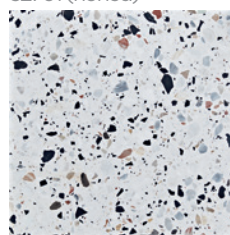

# Gelato White

300 x 300mm  
52702 (honed)

300 x 600mm  
52701 (honed)

600 x 600mm  
52700 (honed)

# Gnocchi White

300 x 300mm  
52708 (honed)

300 x 600mm  
52707 (honed)

600 x 600mm  
52706 (honed)