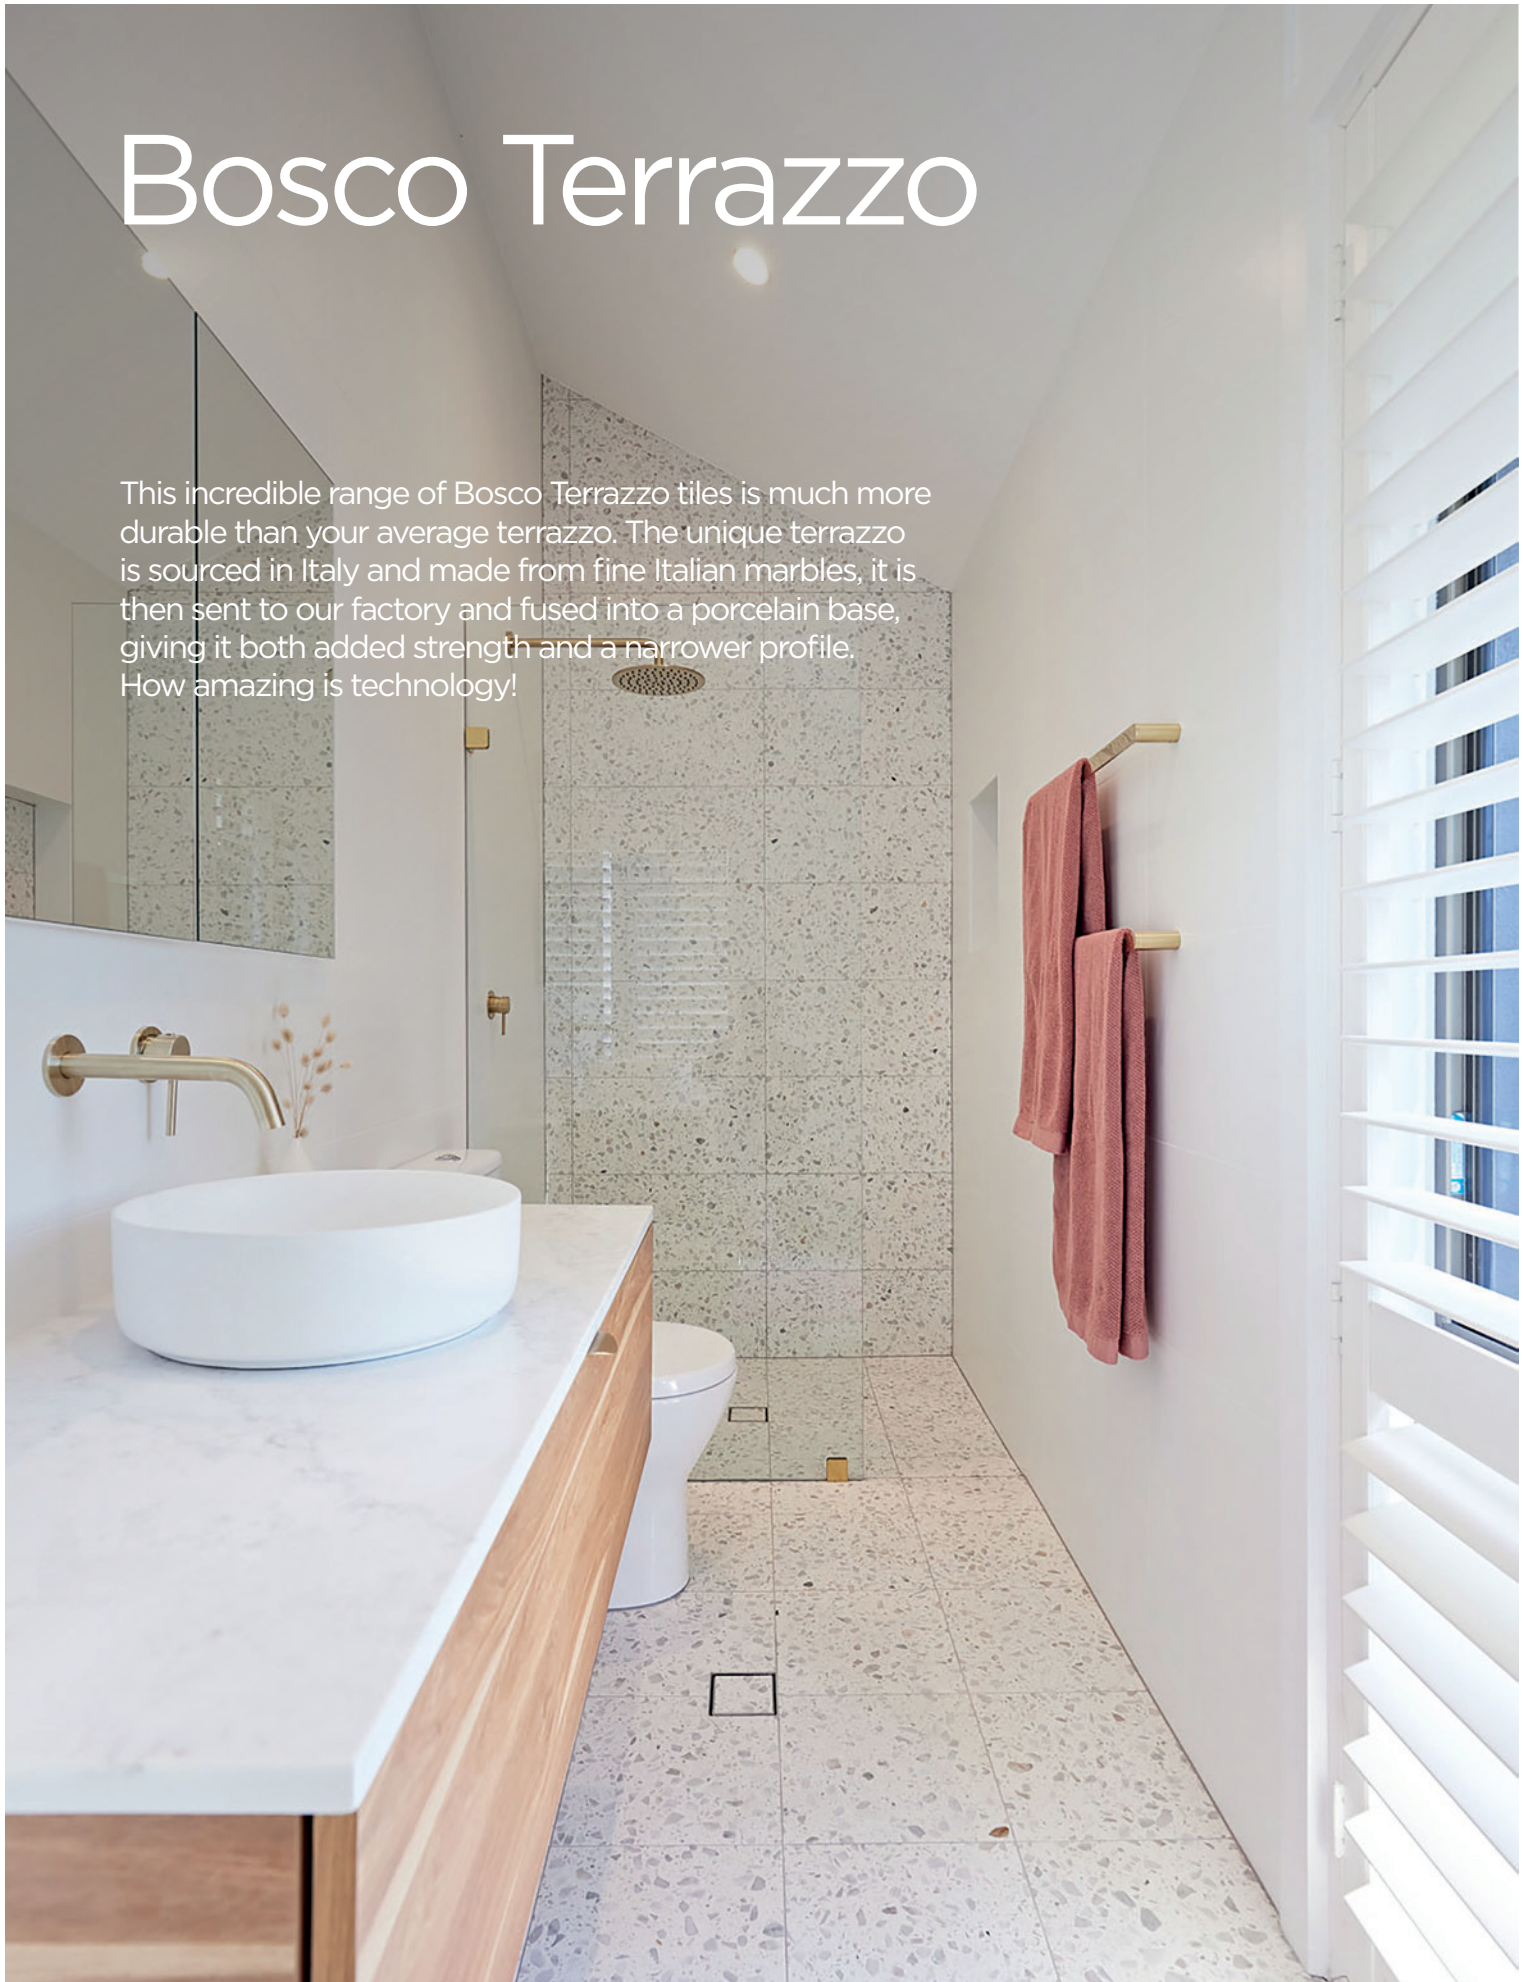

# Gelato White

300 x 300mm  
52702 (honed)

300 x 600mm  
52701 (honed)

600 x 600mm  
52700 (honed)