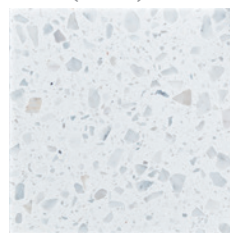

600 x 600mm
52706 (honed)