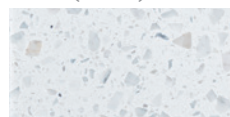

300 x 600mm
52707 (honed)