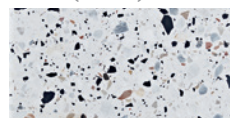

# Gelato White

300 x 300mm  
52702 (honed)

300 x 600mm  
52701 (honed)

600 x 600mm  
52700 (honed)

# Gnocchi White

300 x 300mm  
52708 (honed)

300 x 600mm  
52707 (honed)

600 x 600mm  
52706 (honed)